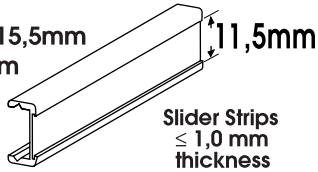

Module Plus Indoor

ALUMINIUM FACE PANELS

ALUMINIUM FACE PANELS WITH SLIDER

Sliding profiles for changeable inserts in aluminium S/10 or engraving materials

SINGLE SLIDER 15,5mm
ASO1015 15,5mm
Mill Finish

Slider Strips
≤ 1,0 mm
thickness