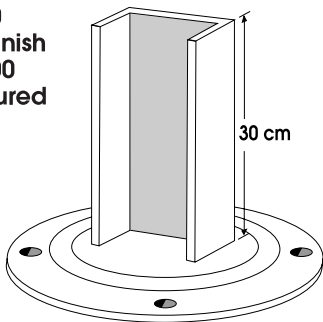

**CIRCULAR POST FOOT
Ø 60 mm**

- FEE1600
  Mill Finish
- FEE3600
  Coloured