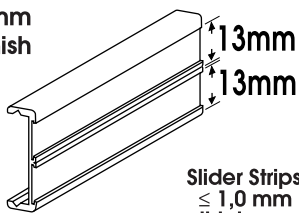

Slider Strips
≤ 1,2 mm
thickness

Also available in:
Silver Anodised ASO2 ...
Coloured ASO3 ...
Gold Anodised ASO4 ...

DOUBLE SLIDER 31mm
ASO1031.2S 31mm
Mill Finish

Slider Strips
≤ 1,0 mm
thickness

Also available in:
Silver Anodised ASO2 ...
Coloured ASO3 ...
Gold Anodised ASO4 ...