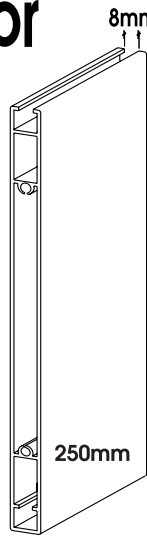

DOUBLE SIDED SIGN PANELS

Module Plus Outdoor

Also available in:

Silver Anodised AO2 ...
Coloured AO3 ...

PANEL CLAMP

AACL001

with
STEEL or INOX
SCREW

8mm
AO01250
250 mm Mill Finish