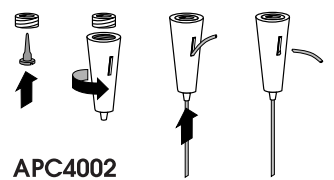

SUSPENSION CLIPS

APC4001

APC4002