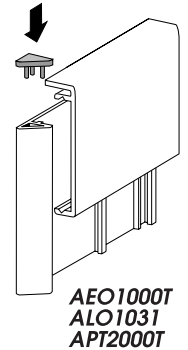

INTERMEDIATE SUPPORT TRACK

ANS1000

For intermediate support on wide directories

ALUMINIUM DIVIDER TRACK

AEO1001/Mill Finish
AEO2001/Silver Anodised
AEO3001/Coloured
AEO4001 Gold Anodised

Module Plus Indoor

ALUMINIUM FACE PANELS WITH ONE LONGER SIDE

ROUNDED

ARO1031 31mm
Mill Finish

Also available in:
Silver Anodised ARO2 ...
Coloured ARO3 ...
Gold Anodised ARO4 ...

LONG

ALO1015 15,5mm
Mill Finish

Silver Anodised ALO2 ...
Coloured ALO3 ...
Gold Anodised ALO4 ...

ALO1031 31mm
Mill Finish

Silver Anodised ALO2 ...
Coloured ALO3 ...
Gold Anodised ALO4 ...

ALO1046 46,5mm
Mill Finish

Silver Anodised ALO2 ...
Coloured ALO3 ...
Gold Anodised ALO4 ...

ALO1062 62mm
Mill Finish

Silver Anodised ALO2 ...
Coloured ALO3 ...
Gold Anodised ALO4 ...

LONG with SLIDER (S)

ALO1031.S 31mm
Mill Finish

Silver Anodised ALO2 ...
Coloured ALO3 ...
Gold Anodised ALO4 ...

Slider Strips
≤ 1,2mm thickness

ALUMINIUM SIDE TRACKS

AEO1000/Mill Finish
AEO2000/Silver Anodised
AEO3000/Coloured
AEO4000/Gold Anodised

AEO1000T/Mill Finish
AEO2000T/Silver Anodised
AEO3000T/Coloured
AEO4000T/Gold Anodised

AEO1000R/Mill Finish
AEO2000R/Silver Anodised
AEO3000R/Coloured
AEO4000R/Gold Anodised

SIDE TRACK CAPS RIGHT / LEFT

APT1000/White
APT2000/Grey
APT3000/Black

APT3000B/Black
APT2000B/Grey

APT3003R/Black
APT2003R/Grey

APT3000L/Black
APT2000L/Grey

APT3000T/Black
APT2000T/Grey

TRIANGLE

ROUNDED

TOP/BOTTOM RADIUS FRAME PROFILE

AEO1000F/Mill Finish

Silver Anodised AEO2 ...
Coloured AEO3 ...
Gold Anodised AEO4 ...

CORNER RADIUS FRAME CAPS RIGHT/LEFT

APT3006R/Black
APT2006R/Grey