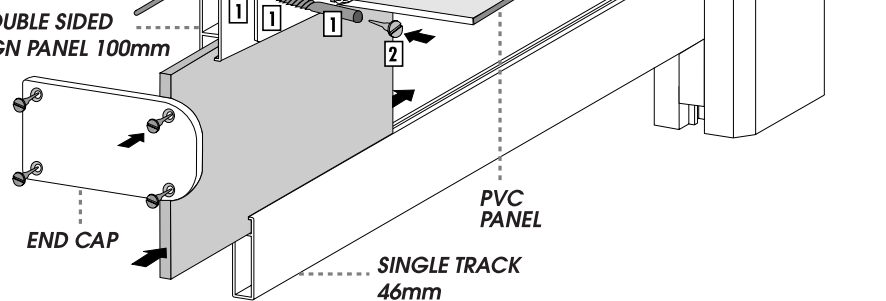

DOUBLE SIDED SIGN PANEL 100mm

NEON TUBE

PVC PANEL

SINGLE TRACK 46mm

END CAP

**CIRCULAR POST CAP
Ø 60 mm**

PLASTIC

- AOT6001
White
- AOT6002
Grey
- AOT6003
Black