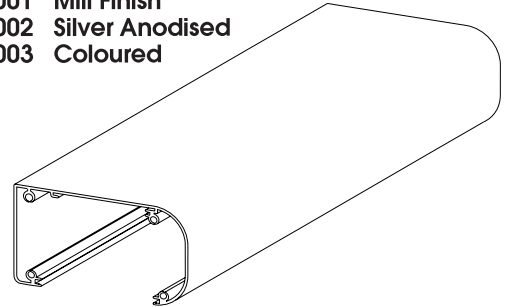

FIXBOX 001

AOC200

AOT6012

AO26001T

ILLUMINATOR PROFILE

- ILU1001 Mill Finish
- ILU1002 Silver Anodised
- ILU1003 Coloured

ILLUMINATOR END CAP

- ILU1010 Mill Finish
- ILU1011 Silver Anodised
- ILU1012 Coloured