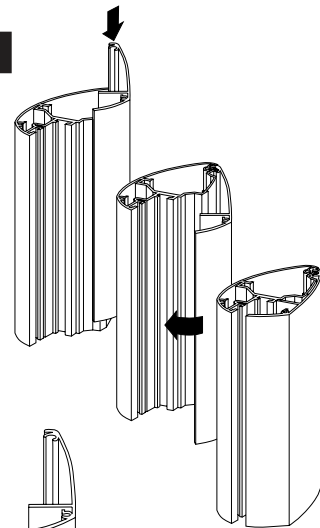

ELLIPTICAL POST

BASIC POST

ELP1000 Mill Finish
ELP2000 Silver Anodised
ELP3000 Coloured

HINGE POST

ELP1001 Mill Finish
ELP2001 Silver Anodised
ELP3001 Coloured

POST CAP

AOT1000 Mill Finish
AOT2000 Silver Anodised
AOT3000 Coloured