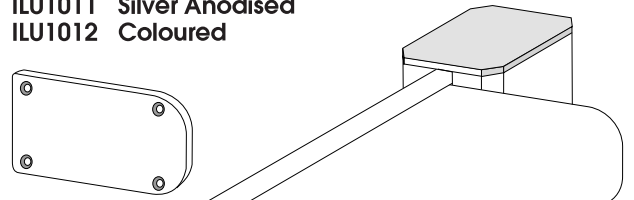

FIXBOX 001

AOC200

AOT6012

AO26001T

ILLUMINATOR PROFILE

- ILU1001 Mill Finish
- ILU1002 Silver Anodised
- ILU1003 Coloured

ILLUMINATOR END CAP

- ILU1010 Mill Finish
- ILU1011 Silver Anodised
- ILU1012 Coloured