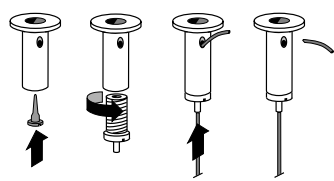

SIDE TRACK CLIPS

APC5000LS
6 x 31mm
Long Strip Clip

FULL ALUMINIUM SIDE TRACKS

AEO1000.SP
Mill Finish
AEO2000.SP
Silver Anod.
AEO3000.SP
Coloured
AEO4000.SP
Gold Anod.

AEO1000R.SP
Mill Finish
AEO2000R.SP
Silver Anod.
AEO3000R.SP
Coloured
AEO4000R.SP
Gold Anod.

AEO1000.SP
ALO1015
ASO1015
ALO1046

SUSPENSION SETS

APC4200
2 x Clip
APC4002
2 x Steel Wire
Ø 1mm

APC1000
White
APC2000
Grey
APC3000
Black

APC4200
2 x Clip
APC4002
2 x Steel Wire
Ø 1mm

JOINT PROFILE

APC4400
Mill Finish

For hanging system.
Profiles available
in lengths of 5 m.

SUSPENSION CLIPS

APC4001

APC4002

SUSPENSION OPTIONS

WING ABS

APC6000/Black