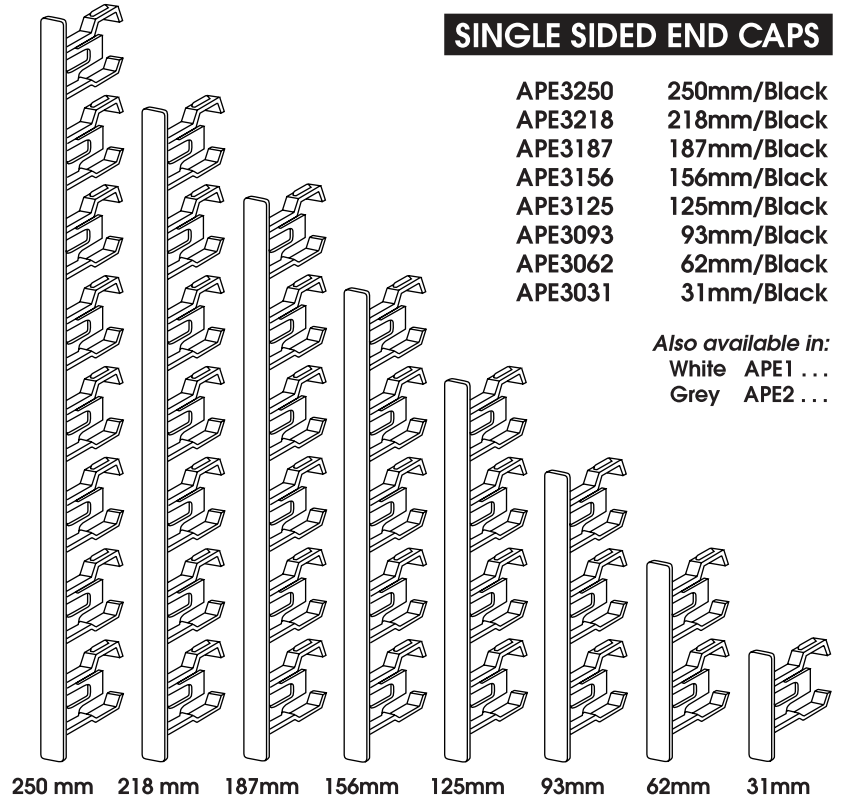

SINGLE SIDED END CAPS

APE3250	250mm/Black
APE3218	218mm/Black
APE3187	187mm/Black
APE3156	156mm/Black
APE3125	125mm/Black
APE3093	93mm/Black
APE3062	62mm/Black
APE3031	31mm/Black

Also available in:
White APE1 ...
Grey APE2 ...