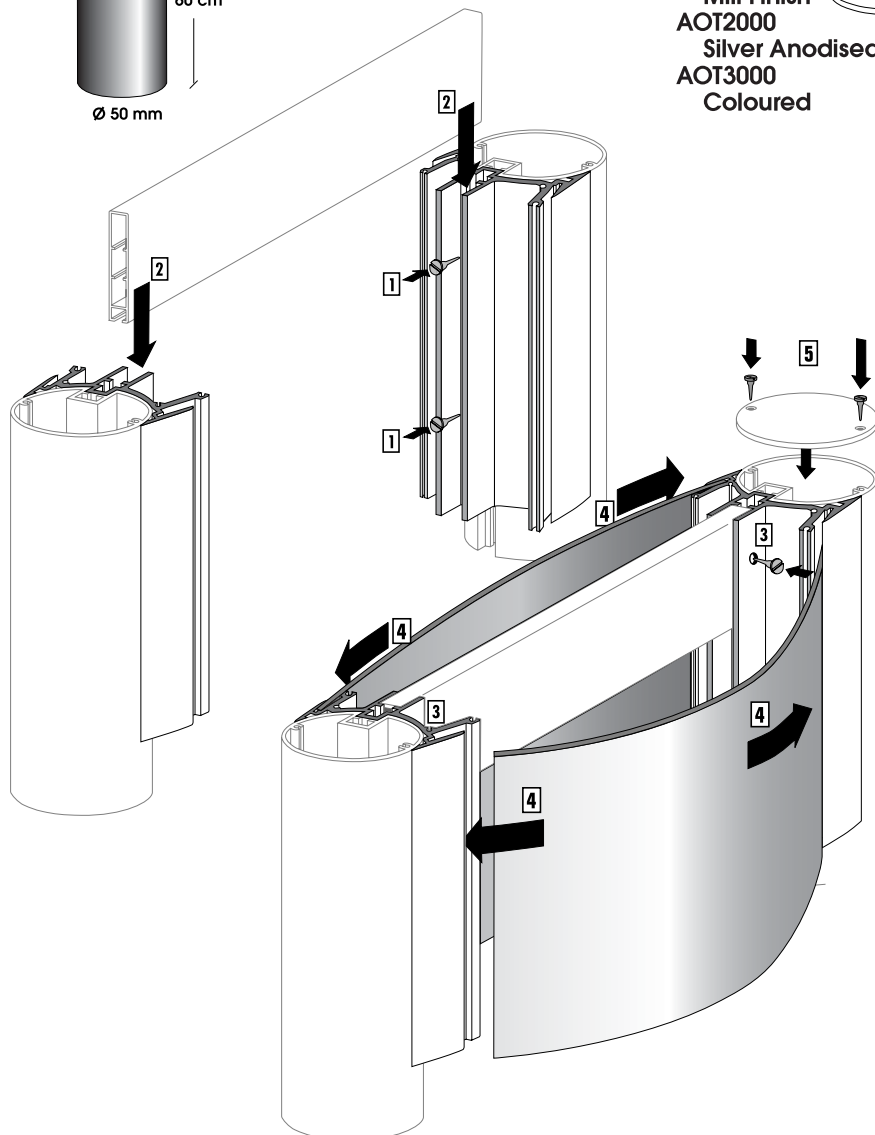

POST INSERT

AOC1000 Mill Finish
AOC2000 Silver Anodised
AOC3000 Coloured