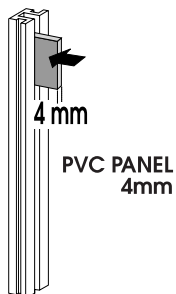

DOUBLE SIDED SIGN PANEL 100mm

NEON TUBE

PVC PANEL

SINGLE TRACK 46mm

END CAP

**CIRCULAR POST CAP
Ø 60 mm**

PLASTIC

- AOT6001
White
- AOT6002
Grey
- AOT6003
Black