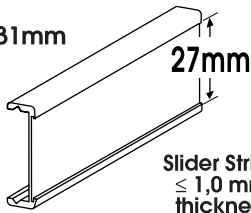

Slider Strips
≤ 1,0 mm
thickness

Also available in:
Silver Anodised ASO2 ...
Coloured ASO3 ...
Gold Anodised ASO4 ...

SINGLE SLIDER 31mm
ASO1031 31mm
Mill Finish