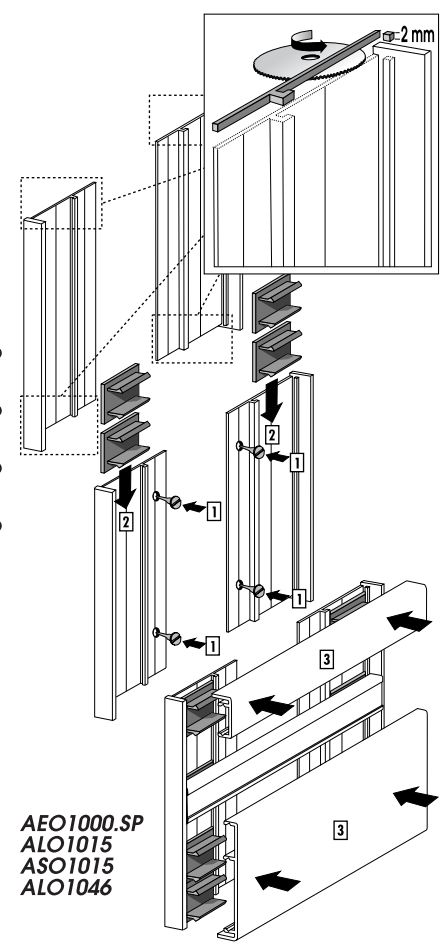

AEO1000.SP
ALO1015
ASO1015
ALO1046

SUSPENSION SETS

APC4200
2 x Clip
APC4002
2 x Steel Wire
Ø 1mm

APC1000
White
APC2000
Grey
APC3000
Black

APC4200
2 x Clip
APC4002
2 x Steel Wire
Ø 1mm