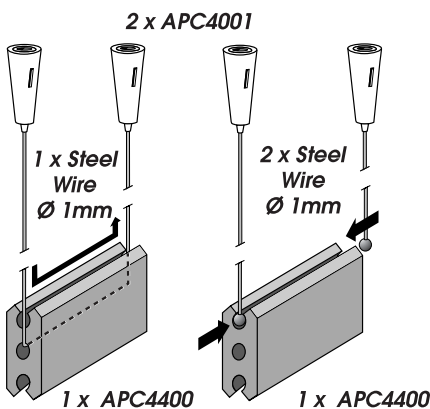

SUSPENSION OPTIONS

WING ABS

APC6000/Black