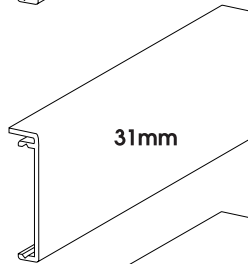

ALO1031 31mm
Mill Finish

Silver Anodised ALO2 ...
Coloured ALO3 ...
Gold Anodised ALO4 ...