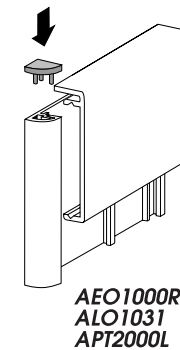

INTERMEDIATE SUPPORT TRACK

ANS1000

For intermediate support on wide directories

ALUMINIUM DIVIDER TRACK

AEO1001/Mill Finish
AEO2001/Silver Anodised
AEO3001/Coloured
AEO4001 Gold Anodised

Module Plus Indoor

ALUMINIUM FACE PANELS WITH ONE LONGER SIDE

ROUNDED

ARO1031 31mm
Mill Finish

Also available in:
Silver Anodised ARO2 ...
Coloured ARO3 ...
Gold Anodised ARO4 ...

LONG

ALO1015 15,5mm
Mill Finish

Silver Anodised ALO2 ...
Coloured ALO3 ...
Gold Anodised ALO4 ...

ALO1031 31mm
Mill Finish

Silver Anodised ALO2 ...
Coloured ALO3 ...
Gold Anodised ALO4 ...

ALO1046 46,5mm
Mill Finish

Silver Anodised ALO2 ...
Coloured ALO3 ...
Gold Anodised ALO4 ...

ALO1062 62mm
Mill Finish

Silver Anodised ALO2 ...
Coloured ALO3 ...
Gold Anodised ALO4 ...

LONG with SLIDER (S)

ALO1031.S 31mm
Mill Finish

Silver Anodised ALO2 ...
Coloured ALO3 ...
Gold Anodised ALO4 ...

Slider Strips
≤ 1,2mm thickness

ALUMINIUM SIDE TRACKS

AEO1000/Mill Finish
AEO2000/Silver Anodised
AEO3000/Coloured
AEO4000/Gold Anodised

AEO1000T/Mill Finish
AEO2000T/Silver Anodised
AEO3000T/Coloured
AEO4000T/Gold Anodised

AEO1000R/Mill Finish
AEO2000R/Silver Anodised
AEO3000R/Coloured
AEO4000R/Gold Anodised

SIDE TRACK CAPS RIGHT / LEFT

APT1000/White
APT2000/Grey
APT3000/Black

APT3000B/Black
APT2000B/Grey

APT3003R/Black
APT2003R/Grey

APT3000L/Black
APT2000L/Grey

APT3000T/Black
APT2000T/Grey

TRIANGLE

ROUNDED

TOP/BOTTOM RADIUS FRAME PROFILE

AEO1000F/Mill Finish

Silver Anodised AEO2 ...
Coloured AEO3 ...
Gold Anodised AEO4 ...

CORNER RADIUS FRAME CAPS RIGHT/LEFT

APT3006R/Black
APT2006R/Grey