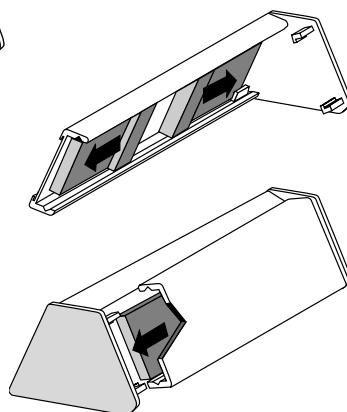

WING

For Desk Top Signs

APC7000/Black

Desk Top Sign 31mm