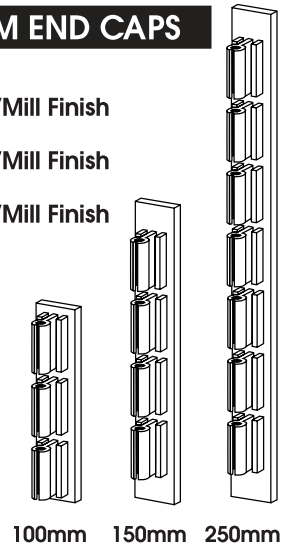

ALUMINIUM END CAPS

AOC1250
250mm/Mill Finish
AOC1150
150mm/Mill Finish
AOC1100
100mm/Mill Finish

Available in:
Silver Anodised
AOC2 ...
Coloured
AOC3 ...