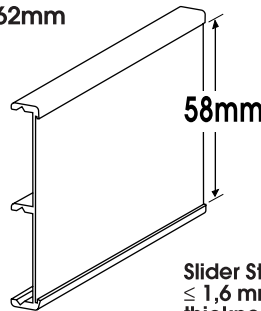

ANO1300	300mm/Mill Finish
ANO1250	250mm/Mill Finish
ANO1187	187mm/Mill Finish
ANO1156	156mm/Mill Finish
ANO1125	125mm/Mill Finish
ANO1093	93mm/Mill Finish
ANO1062	62mm/Mill Finish
ANO1046	46,5mm/Mill Finish (*)
ANO1031	31mm/Mill Finish
ANO1015	15,5mm/Mill Finish (*)

Also available in:
Silver Anodised ANO2 ...
Coloured ANO3 ...
Gold Anodised ANO4 ...

300mm 250mm 187mm 156mm 125mm 93mm 62mm 46,5mm 31mm 15,5mm

(*) Only to be used in combination with Aluminium Side Tracks and the Side Track Clip APC5001.

SINGLE SLIDER 62mm
ASO1062 62mm
Mill Finish