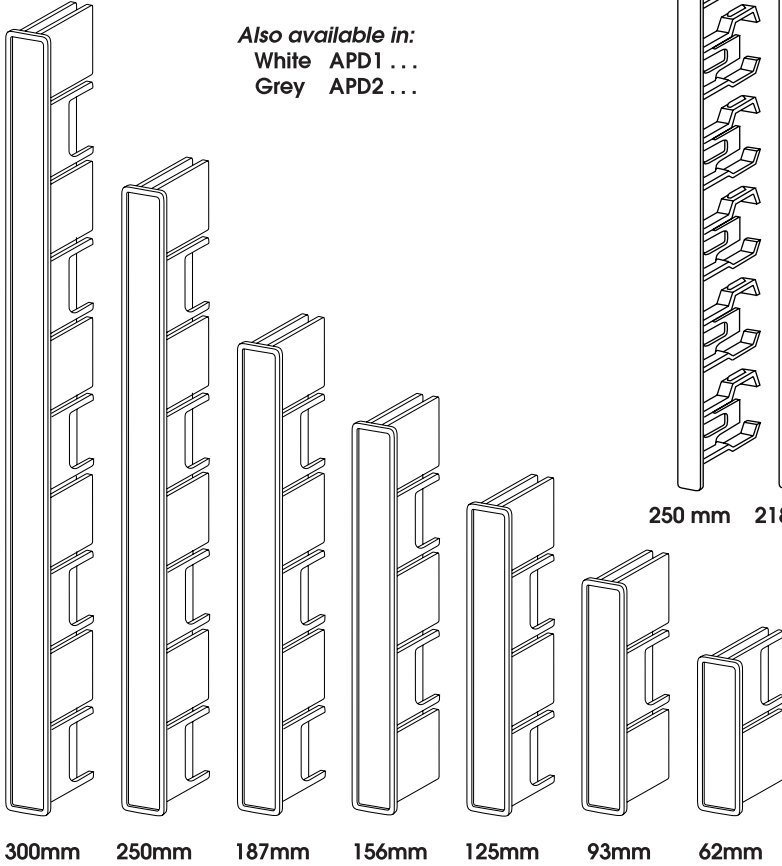

DOUBLE SIDED END CAPS

APD3300	300mm/Black
APD3250	250mm/Black
APD3187	187mm/Black
APD3156	156mm/Black
APD3125	125mm/Black
APD3093	93mm/Black
APD3062	62mm/Black

Also available in:
White APD1 ...
Grey APD2 ...