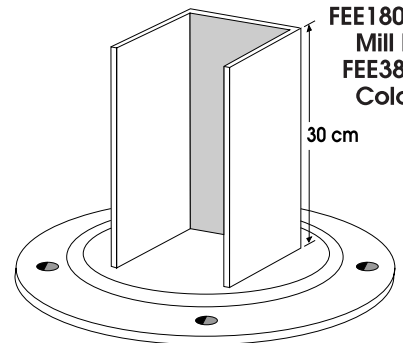

**OCTAGONAL POST FOOT
Ø 80 mm**

- FEE18081T
  Mill Finish
- FEE38081T
  Coloured