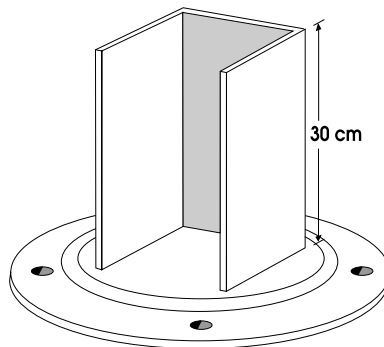

**CIRCULAR POST FOOT
Ø 60 mm**

- FEE1600
Mill Finish
- FEE3600
Coloured

**CIRCULAR POST FOOT
Ø 90 mm**

- SINGLE-SLOT**
FEE19001T
Mill Finish

- 2-SLOT**
FEE19002T
Mill Finish

**OCTAGONAL POST FOOT
Ø 80 mm**