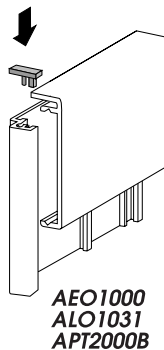

INTERMEDIATE SUPPORT TRACK

ANS1000

For intermediate support on wide directories

ALUMINIUM DIVIDER TRACK

AEO1001/Mill Finish
AEO2001/Silver Anodised
AEO3001/Coloured
AEO4001 Gold Anodised

Module Plus Indoor

ALUMINIUM FACE PANELS WITH ONE LONGER SIDE

ROUNDED

ARO1031 31mm
Mill Finish

Also available in:
Silver Anodised ARO2 ...
Coloured ARO3 ...
Gold Anodised ARO4 ...

LONG

ALO1015 15,5mm
Mill Finish

Silver Anodised ALO2 ...
Coloured ALO3 ...
Gold Anodised ALO4 ...

ALO1031 31mm
Mill Finish

Silver Anodised ALO2 ...
Coloured ALO3 ...
Gold Anodised ALO4 ...

ALO1046 46,5mm
Mill Finish

Silver Anodised ALO2 ...
Coloured ALO3 ...
Gold Anodised ALO4 ...

ALO1062 62mm
Mill Finish

Silver Anodised ALO2 ...
Coloured ALO3 ...
Gold Anodised ALO4 ...

LONG with SLIDER (S)

ALO1031.S 31mm
Mill Finish

Silver Anodised ALO2 ...
Coloured ALO3 ...
Gold Anodised ALO4 ...

Slider Strips
≤ 1,2mm thickness

ALUMINIUM SIDE TRACKS

AEO1000/Mill Finish
AEO2000/Silver Anodised
AEO3000/Coloured
AEO4000/Gold Anodised

AEO1000T/Mill Finish
AEO2000T/Silver Anodised
AEO3000T/Coloured
AEO4000T/Gold Anodised

AEO1000R/Mill Finish
AEO2000R/Silver Anodised
AEO3000R/Coloured
AEO4000R/Gold Anodised

SIDE TRACK CAPS RIGHT / LEFT

APT1000/White
APT2000/Grey
APT3000/Black

APT3000B/Black
APT2000B/Grey

APT3003R/Black
APT2003R/Grey

APT3000L/Black
APT2000L/Grey

APT3000T/Black
APT2000T/Grey

TRIANGLE

ROUNDED

TOP/BOTTOM RADIUS FRAME PROFILE

AEO1000F/Mill Finish

Silver Anodised AEO2 ...
Coloured AEO3 ...
Gold Anodised AEO4 ...

CORNER RADIUS FRAME CAPS RIGHT/LEFT

APT3006R/Black
APT2006R/Grey