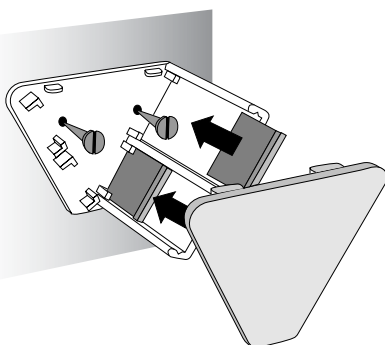

TRIANGULAR END CAPS

For Desk Top Signs

TRIANGULAR END CAP 31mm

APW1031	31mm/White
APW2031	31mm/Grey
APW3031	31mm/Black

TRIANGULAR END CAP 62mm

APW1062	62mm/White
APW2062	62mm/Grey
APW3062	62mm/Black

Projected Top Sign (Flag)