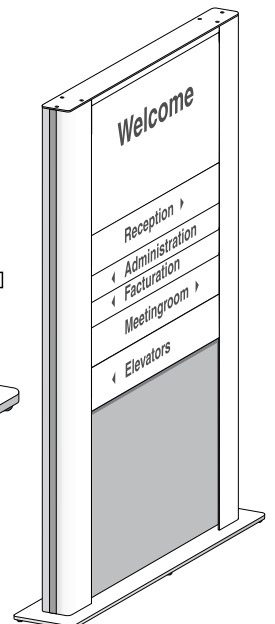

TOP COVER

FLOOR PLATE

SIDE TRACK CLIPS

APC5000LS
6 x 31mm
Long Strip Clip

APC5000
31mm
Single Strip Clip

APC5001
15,5mm
Single Strip Clip

FULL ALUMINIUM SIDE TRACKS

AEO1000.SP
Mill Finish
AEO2000.SP
Silver Anod.
AEO3000.SP
Coloured
AEO4000.SP
Gold Anod.