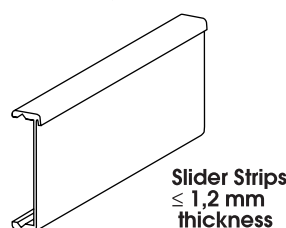

Slider Strips
≤ 1,6 mm
thickness

Also available in:
Silver Anodised ASO2 ...
Coloured ASO3 ...
Gold Anodised ASO4 ...

SINGLE SLIDER SPECIAL (SP) 31mm
ASO1031.SP
Mill Finish