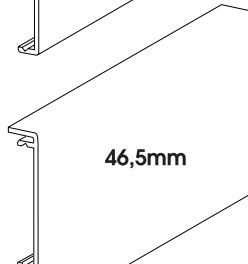

ALO1046 46,5mm
Mill Finish

Silver Anodised ALO2 ...
Coloured ALO3 ...
Gold Anodised ALO4 ...