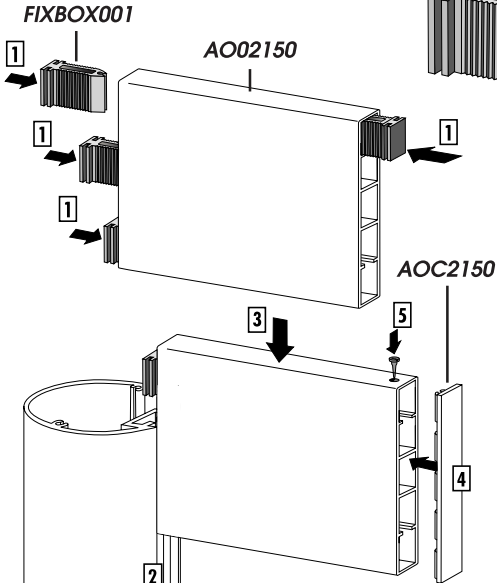

FIXBOX

FIXBOX 001

AOC200

AOT6012

AO26001T