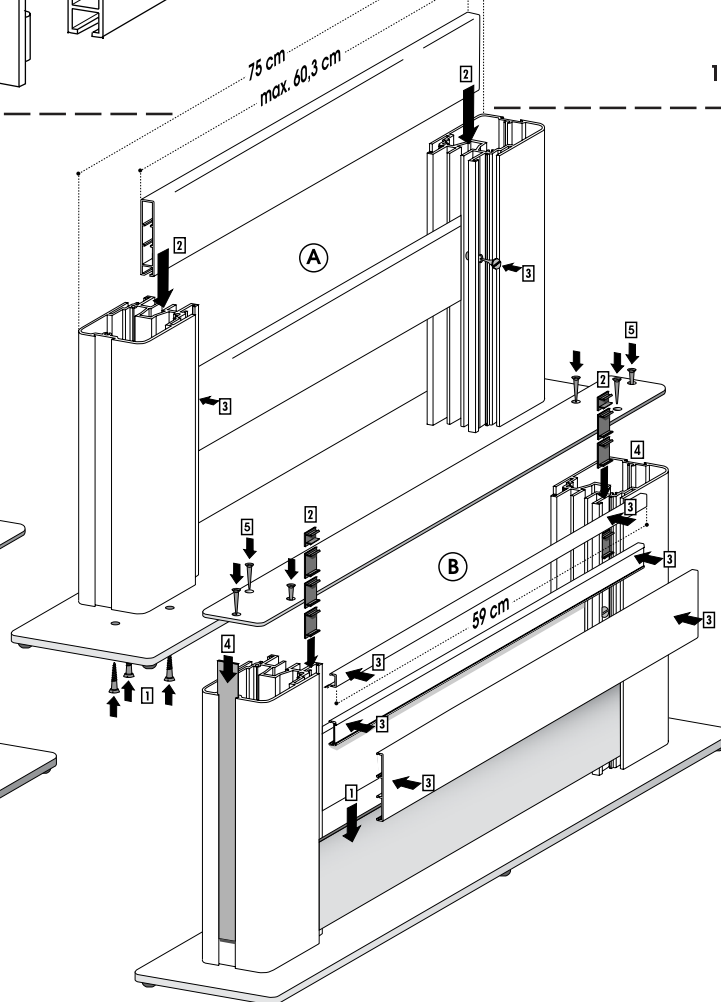

TOP COVER

FLOOR PLATE

SIDE TRACK CLIPS

APC5000LS
6 x 31mm
Long Strip Clip

APC5000
31mm
Single Strip Clip

APC5001
15,5mm
Single Strip Clip

FULL ALUMINIUM SIDE TRACKS

AEO1000.SP
Mill Finish
AEO2000.SP
Silver Anod.
AEO3000.SP
Coloured
AEO4000.SP
Gold Anod.