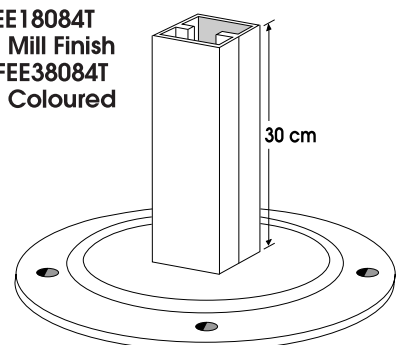

PLASTIC SCREW CAP

- NOP001
  White
- NOP002
  Grey
- NOP003
  Black

- FEE18084T
  Mill Finish
- FEE38084T
  Coloured