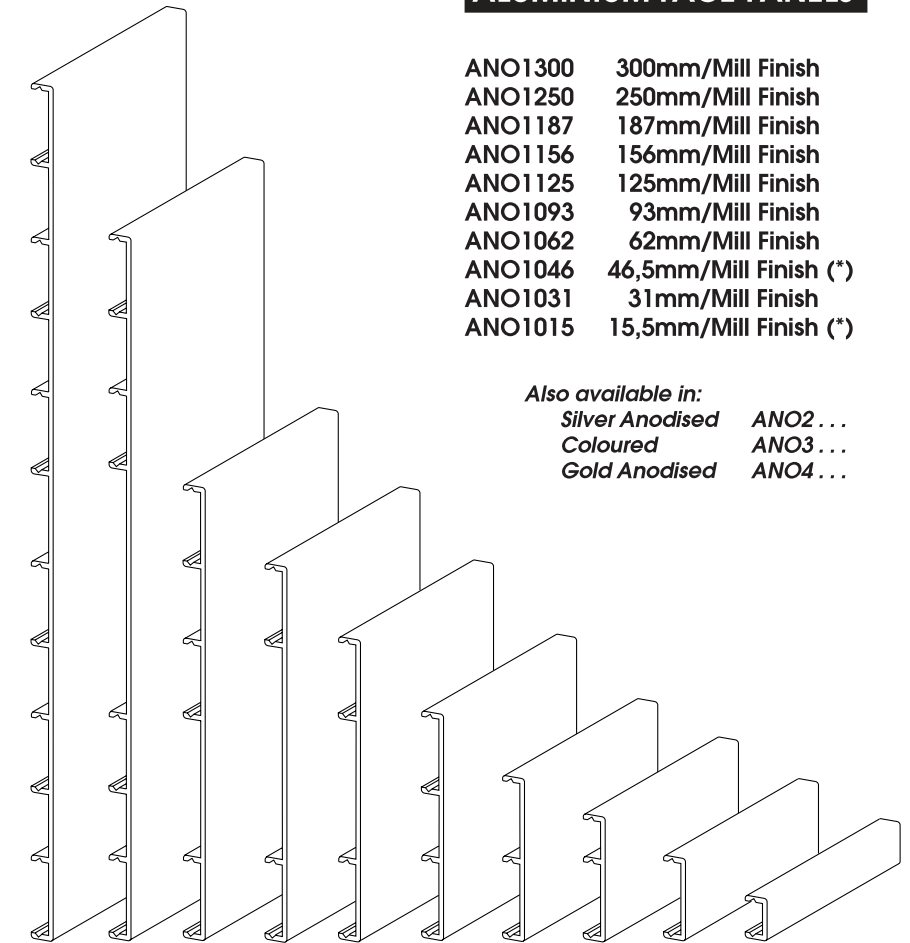

Module Plus Indoor

ALUMINIUM FACE PANELS

ALUMINIUM FACE PANELS WITH SLIDER

Sliding profiles for changeable inserts in aluminium S/10 or engraving materials

SINGLE SLIDER 15,5mm
ASO1015 15,5mm
Mill Finish

Slider Strips
≤ 1,0 mm
thickness

Also available in:
Silver Anodised ASO2 ...
Coloured ASO3 ...
Gold Anodised ASO4 ...

SINGLE SLIDER 31mm
ASO1031 31mm
Mill Finish

Slider Strips
≤ 1,0 mm
thickness

Also available in:
Silver Anodised ASO2 ...
Coloured ASO3 ...
Gold Anodised ASO4 ...

SINGLE SLIDER 46,5mm
ASO1046 46,5mm
Mill Finish

Slider Strips
≤ 1,2 mm
thickness

Also available in:
Silver Anodised ASO2 ...
Coloured ASO3 ...
Gold Anodised ASO4 ...

DOUBLE SLIDER 31mm
ASO1031.2S 31mm
Mill Finish

Slider Strips
≤ 1,0 mm
thickness

Also available in:
Silver Anodised ASO2 ...
Coloured ASO3 ...
Gold Anodised ASO4 ...

ANO1300	300mm/Mill Finish
ANO1250	250mm/Mill Finish
ANO1187	187mm/Mill Finish
ANO1156	156mm/Mill Finish
ANO1125	125mm/Mill Finish
ANO1093	93mm/Mill Finish
ANO1062	62mm/Mill Finish
ANO1046	46,5mm/Mill Finish (*)
ANO1031	31mm/Mill Finish
ANO1015	15,5mm/Mill Finish (*)

Also available in:
Silver Anodised ANO2 ...
Coloured ANO3 ...
Gold Anodised ANO4 ...

300mm 250mm 187mm 156mm 125mm 93mm 62mm 46,5mm 31mm 15,5mm

(*) Only to be used in combination with Aluminium Side Tracks and the Side Track Clip APC5001.

SINGLE SLIDER 62mm
ASO1062 62mm
Mill Finish

Slider Strips
≤ 1,6 mm
thickness

Also available in:
Silver Anodised ASO2 ...
Coloured ASO3 ...
Gold Anodised ASO4 ...

SINGLE SLIDER 93mm
ASO1093 93mm
Mill Finish

Slider Strips
≤ 1,6 mm
thickness

Also available in:
Silver Anodised ASO2 ...
Coloured ASO3 ...
Gold Anodised ASO4 ...

SINGLE SLIDER SPECIAL (SP) 31mm
ASO1031.SP
Mill Finish

Slider Strips
≤ 1,2 mm
thickness