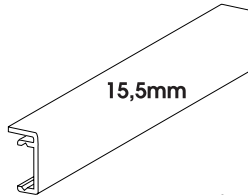

LONG

ALO1015 15,5mm
Mill Finish

Silver Anodised ALO2 ...
Coloured ALO3 ...
Gold Anodised ALO4 ...