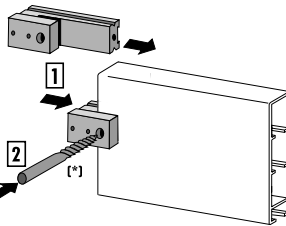

Module Plus Outdoor

DRILL GUIDE

TOOL 001

(*) for Ø 60/80/90 mm POST Drill Ø 10 mm at 11,7 mm of the cutting, at the middle of the insertchamber of the profile.

(**) Screw with key of 5 and screw of 10/10

FIXBOX