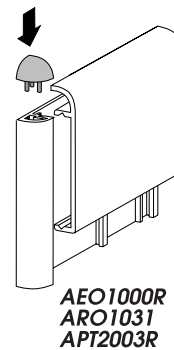

INTERMEDIATE SUPPORT TRACK

ANS1000

For intermediate support on wide directories

ALUMINIUM DIVIDER TRACK

AEO1001/Mill Finish
AEO2001/Silver Anodised
AEO3001/Coloured
AEO4001 Gold Anodised

Module Plus Indoor

ALUMINIUM FACE PANELS WITH ONE LONGER SIDE

ROUNDED

ARO1031 31mm
Mill Finish

Also available in:
Silver Anodised ARO2 ...
Coloured ARO3 ...
Gold Anodised ARO4 ...

LONG

ALO1015 15,5mm
Mill Finish

Silver Anodised ALO2 ...
Coloured ALO3 ...
Gold Anodised ALO4 ...

ALO1031 31mm
Mill Finish

Silver Anodised ALO2 ...
Coloured ALO3 ...
Gold Anodised ALO4 ...

ALO1046 46,5mm
Mill Finish

Silver Anodised ALO2 ...
Coloured ALO3 ...
Gold Anodised ALO4 ...

ALO1062 62mm
Mill Finish

Silver Anodised ALO2 ...
Coloured ALO3 ...
Gold Anodised ALO4 ...

LONG with SLIDER (S)

ALO1031.S 31mm
Mill Finish

Silver Anodised ALO2 ...
Coloured ALO3 ...
Gold Anodised ALO4 ...

Slider Strips
≤ 1,2mm thickness

ALUMINIUM SIDE TRACKS

AEO1000/Mill Finish
AEO2000/Silver Anodised
AEO3000/Coloured
AEO4000/Gold Anodised

AEO1000T/Mill Finish
AEO2000T/Silver Anodised
AEO3000T/Coloured
AEO4000T/Gold Anodised

AEO1000R/Mill Finish
AEO2000R/Silver Anodised
AEO3000R/Coloured
AEO4000R/Gold Anodised

SIDE TRACK CAPS RIGHT / LEFT

APT1000/White
APT2000/Grey
APT3000/Black

APT3000B/Black
APT2000B/Grey

APT3003R/Black
APT2003R/Grey

APT3000L/Black
APT2000L/Grey

APT3000T/Black
APT2000T/Grey

TRIANGLE

ROUNDED

TOP/BOTTOM RADIUS FRAME PROFILE

AEO1000F/Mill Finish

Silver Anodised AEO2 ...
Coloured AEO3 ...
Gold Anodised AEO4 ...

CORNER RADIUS FRAME CAPS RIGHT/LEFT

APT3006R/Black
APT2006R/Grey