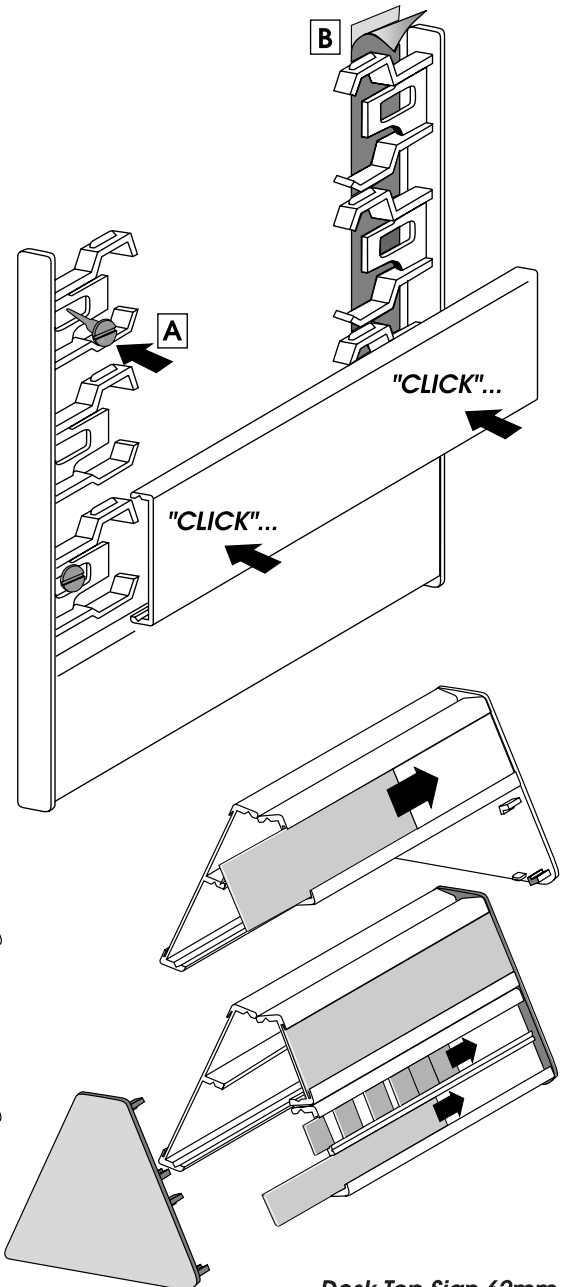

WING

For Desk Top Signs

APC7000/Black

Desk Top Sign 31mm

Desk Top Sign 62mm