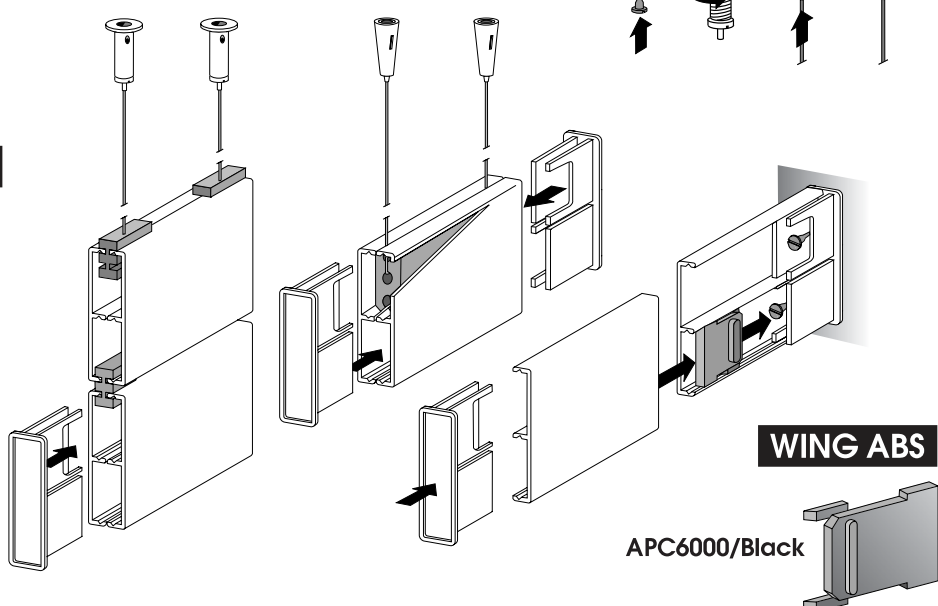

SUSPENSION OPTIONS

WING ABS

APC6000/Black