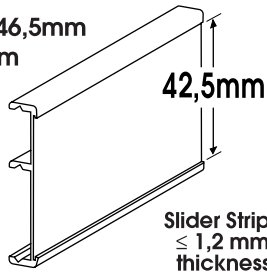

Slider Strips
≤ 1,0 mm
thickness

Also available in:
Silver Anodised ASO2 ...
Coloured ASO3 ...
Gold Anodised ASO4 ...

SINGLE SLIDER 46,5mm
ASO1046 46,5mm
Mill Finish