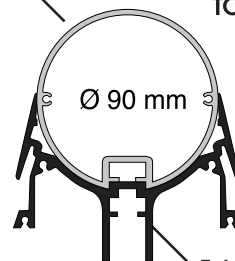

TOTEM POST SUPPORT

TOT1090 Mill Finish
TOT2090 Silver Anodised
TOT3090 Coloured

Post $\varnothing$ 90 mm

Totem Post Support