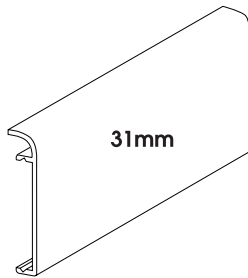

ALUMINIUM DIVIDER TRACK

AEO1001/Mill Finish
AEO2001/Silver Anodised
AEO3001/Coloured
AEO4001 Gold Anodised

Module Plus Indoor

ALUMINIUM FACE PANELS WITH ONE LONGER SIDE

ROUNDED

ARO1031 31mm
Mill Finish

Also available in:
Silver Anodised ARO2 ...
Coloured ARO3 ...
Gold Anodised ARO4 ...