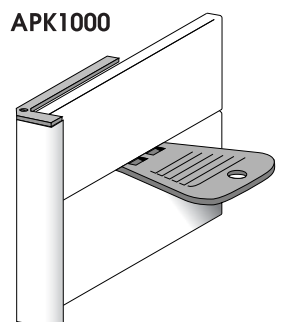

Also available in:
Silver Anodised ASO2 ...
Coloured ASO3 ...
Gold Anodised ASO4 ...

PLASTIC KEY

APK1000

Module Plus Outdoor

The elliptical post is composed in 4 parts:
 1. ELP1000 = elliptical basic post
 2. ELP1001 = elliptical hinge post
 3. AOC1000 = elliptical post insert
 4. AOT1000 = elliptical post cap