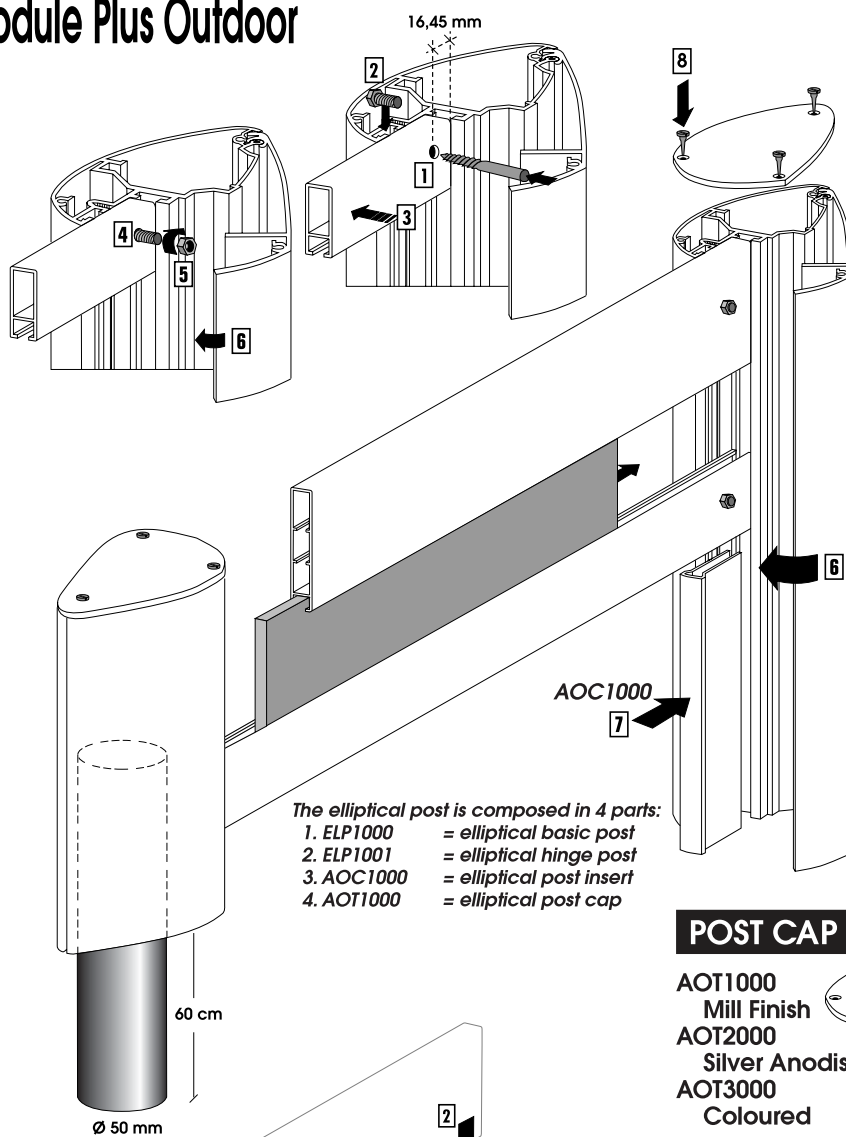

Also available in:
Silver Anodised ASO2 ...
Coloured ASO3 ...
Gold Anodised ASO4 ...

PLASTIC KEY

APK1000

Module Plus Outdoor

The elliptical post is composed in 4 parts:
 1. ELP1000 = elliptical basic post
 2. ELP1001 = elliptical hinge post
 3. AOC1000 = elliptical post insert
 4. AOT1000 = elliptical post cap