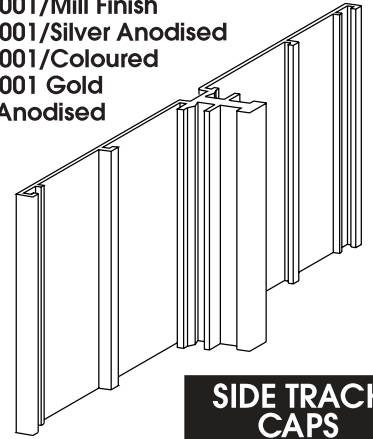

INTERMEDIATE SUPPORT TRACK

ANS1000

For intermediate support on wide directories

ALUMINIUM DIVIDER TRACK

AEO1001/Mill Finish
AEO2001/Silver Anodised
AEO3001/Coloured
AEO4001 Gold Anodised