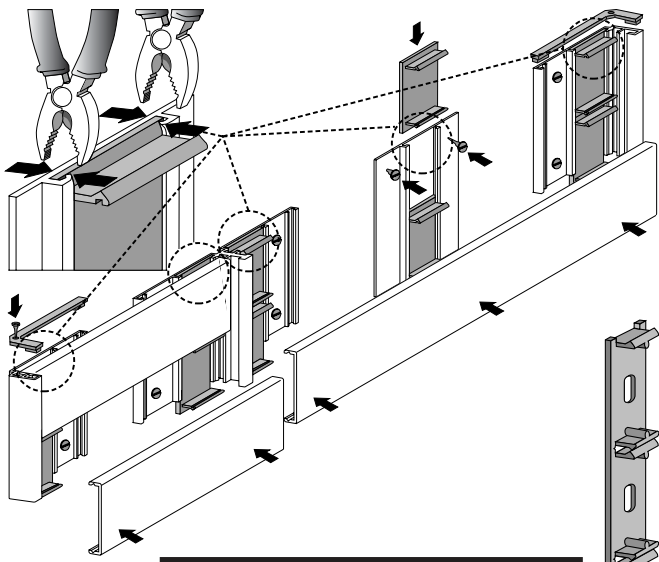

TOP COVER

FLOOR PLATE

SIDE TRACK CLIPS

APC5000LS
6 x 31mm
Long Strip Clip

APC5000
31mm
Single Strip Clip

APC5001
15,5mm
Single Strip Clip

FULL ALUMINIUM SIDE TRACKS

AEO1000.SP
Mill Finish
AEO2000.SP
Silver Anod.
AEO3000.SP
Coloured
AEO4000.SP
Gold Anod.