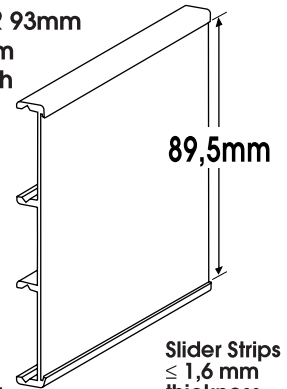

Slider Strips
≤ 1,6 mm
thickness

Also available in:
Silver Anodised ASO2 ...
Coloured ASO3 ...
Gold Anodised ASO4 ...

SINGLE SLIDER 93mm
ASO1093 93mm
Mill Finish