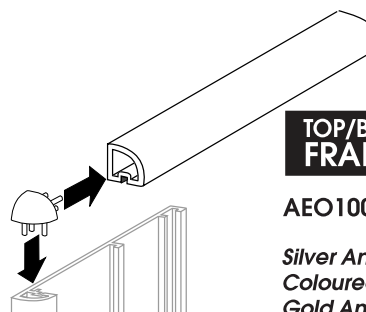

CORNER RADIUS FRAME CAPS RIGHT/LEFT

APT3006R/Black
APT2006R/Grey